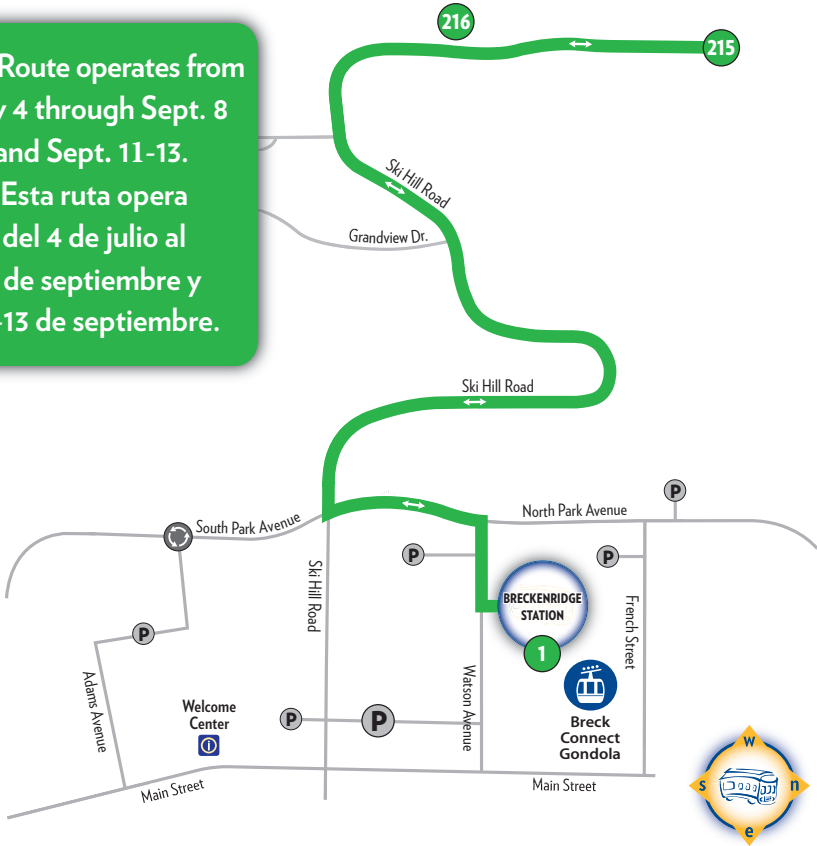

PEAK 8

PEAK 7

This Route operates from
July 4 through Sept. 8
and Sept. 11-13.
Esta ruta opera
del 4 de julio al
8 de septiembre y
11-13 de septiembre.

**BRECKENRIDGE RESORT EXPRESS - Service
between Breckenridge Station and Peak 7 & 8**

The Breckenridge Resort Express runs between
Breckenridge Station and Peak 7 & Peak 8. Buses
depart Breckenridge Station every 20 minutes at
:00 :20 :40 from 8:20 AM to 5:40 PM.

El Breckenridge Resort Express funciona entre
Breckenridge Station y Peak 7 y Peak 8. Los autobuses
salen de la estación de Breckenridge cada
20 minutos a: 00: 20: 40 de 8:20 AM a 5:40 PM.